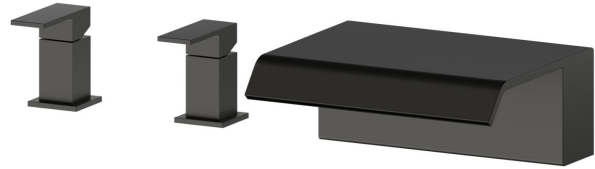

70033.M0.077

Deck-mounted set with waterfall spout - finish Carbon Satin
 High flow rate (3Bar - 40 L/min)

FEATURES

- | | |
|--------------------|----------------------|
| Material | Brass |
| Installation | Deck-mounted |
| Water mixing | Mechanical |
| Spray modes / Jets | Waterfall jet |

TECHNICAL DRAWING

70033.M0.077

Deck-mounted set with waterfall spout - finish Carbon Satin

AVAILABLE FINISHES

M0.077

Carbon Satin

01.014

finish Matt White