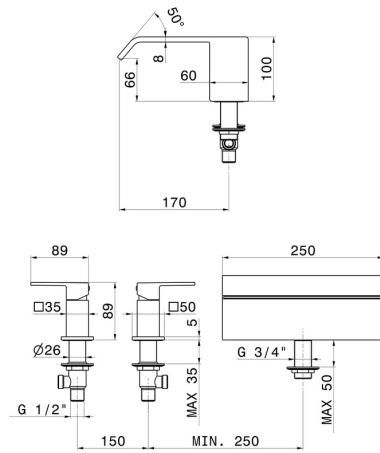

70033.M0.077

Deck-mounted set with waterfall spout - finish Carbon Satin
 High flow rate (3Bar - 40 L/min)

FEATURES

- | | |
|--------------------|----------------------|
| Material | Brass |
| Installation | Deck-mounted |
| Water mixing | Mechanical |
| Spray modes / Jets | Waterfall jet |

TECHNICAL DRAWING

70033.M0.077

Deck-mounted set with waterfall spout - finish Carbon Satin

AVAILABLE FINISHES

M0.077

Carbon Satin

01.014

finish Matt White