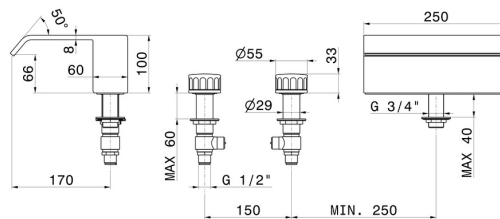

IONIKA

72883.01.014

Deck-mounted set with waterfall spout - finish Matt White

High flow rate

FEATURES

Material
Installation
Water mixing

Brass
Deck-mounted
Mechanical

TECHNICAL DRAWING

IONIKA

72883.01.014

Deck-mounted set with waterfall spout - finish Matt White

AVAILABLE FINISHES

01.014

Matt White

01.093

finish Matt Black