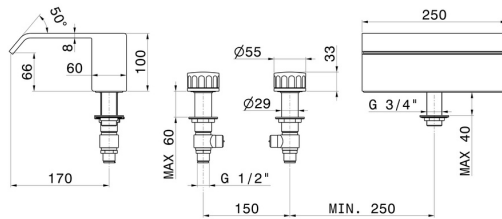

IONIKA

72883.01.093

Deck-mounted set with waterfall spout - finish Matt Black

High flow rate

FEATURES

Material
Installation
Water mixing

Brass
Deck-mounted
Mechanical

TECHNICAL DRAWING