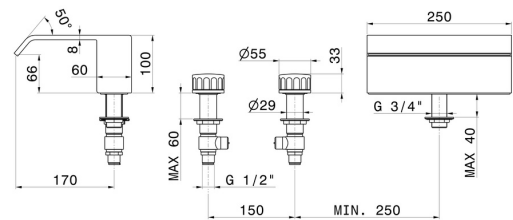

IONIKA

72883.59.064

Deck-mounted set with waterfall spout - finish PVD Brushed Gun Metal

High flow rate

PVD Brushed Gun Metal

FEATURES

Material
Installation
Water mixing

Brass
Deck-mounted
Mechanical

TECHNICAL DRAWING

IONIKA

72883.59.064

Deck-mounted set with waterfall spout - finish PVD Brushed Gun Metal

AVAILABLE FINISHES

59.064

PVD Brushed Gun Metal

01.014