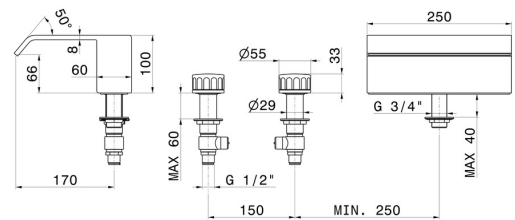

IONIKA

72883.59.098

Deck-mounted set with waterfall spout - finish PVD Brushed Pale Gold

High flow rate

FEATURES

Material
Installation
Water mixing

Brass
Deck-mounted
Mechanical

TECHNICAL DRAWING

 **AR Preview**
try it in your home

More Details
on our [website](#)

IONIKA

72883.59.098

Deck-mounted set with waterfall spout - finish PVD Brushed Pale Gold

AVAILABLE FINISHES

59.098

PVD Brushed Pale Gold