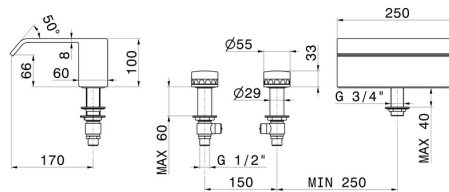

TECHNICAL DRAWING