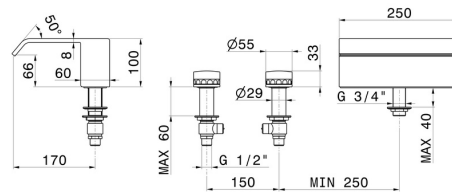

IONIKA SUPREME

72983.21.018

Deck-mounted set with waterfall spout - finish Chrome

High flow rate

Chrome

FEATURES

Material

Brass/Marble

Installation

Deck-mounted

TECHNICAL DRAWING

IONIKA SUPREME

72983.21.018

Deck-mounted set with waterfall spout - finish Chrome

AVAILABLE FINISHES

21.018