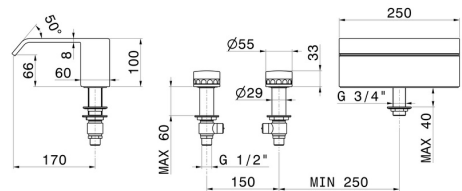

IONIKA SUPREME

72983.59.064

Deck-mounted set with waterfall spout - finish PVD Brushed Gun Metal

High flow rate

PVD Brushed Gun Metal

FEATURES

Material	Brass/Marble
Installation	Deck-mounted

TECHNICAL DRAWING

IONIKA SUPREME

72983.59.064

Deck-mounted set with waterfall spout - finish PVD Brushed Gun Metal

AVAILABLE FINISHES

59.064

PVD Brushed Gun Metal

01.014

finish Matt White