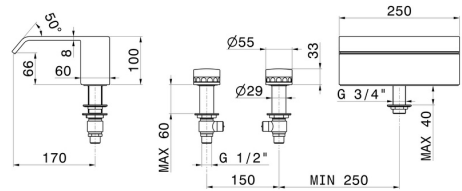

IONIKA SUPREME

72983.59.066

Deck-mounted set with waterfall spout - finish PVD Brushed steel

High flow rate

PVD Brushed steel

FEATURES

Material	Brass/Marble
Installation	Deck-mounted

TECHNICAL DRAWING

IONIKA SUPREME

72983.59.066

Deck-mounted set with waterfall spout - finish PVD Brushed steel

AVAILABLE FINISHES

59.066

PVD Brushed steel

01.014

finish Matt White