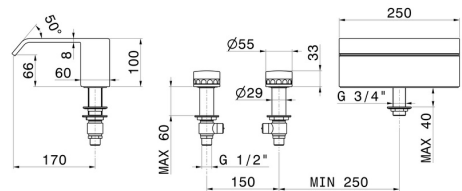

IONIKA SUPREME

72983.59.067

Deck-mounted set with waterfall spout - finish PVD Brushed Copper Bronze

High flow rate

PVD Brushed Copper Bronze

FEATURES

Material	Brass/Marble
Installation	Deck-mounted

TECHNICAL DRAWING

IONIKA SUPREME

72983.59.067

Deck-mounted set with waterfall spout - finish PVD Brushed Copper Bronze

AVAILABLE FINISHES

59.067

PVD Brushed Copper Bronze

01.014

finish Matt White