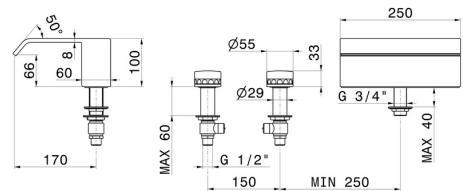

IONIKA ALLURE

73083.59.064

Deck-mounted set with waterfall spout - finish PVD Brushed Gun Metal

PVD Brushed Gun Metal

FEATURES

Material	Brass/Marble
Installation	Deck-mounted
Diverter type	Mechanic diverter
Water mixing	Mechanical

TECHNICAL DRAWING

IONIKA ALLURE

73083.59.064

Deck-mounted set with waterfall spout - finish PVD Brushed Gun Metal

AVAILABLE FINISHES

59.064

PVD Brushed Gun Metal

01.014