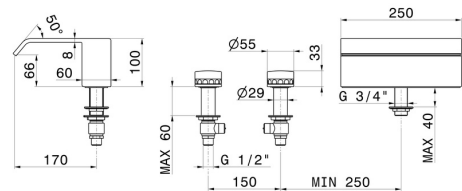

TECHNICAL DRAWING

AR Preview
try it in your home

More Details
on our [website](#)

IONIKA ALLURE

73083.61.020

Deck-mounted set with waterfall spout - finish PVD Glossy Gold

AVAILABLE FINISHES

61.020