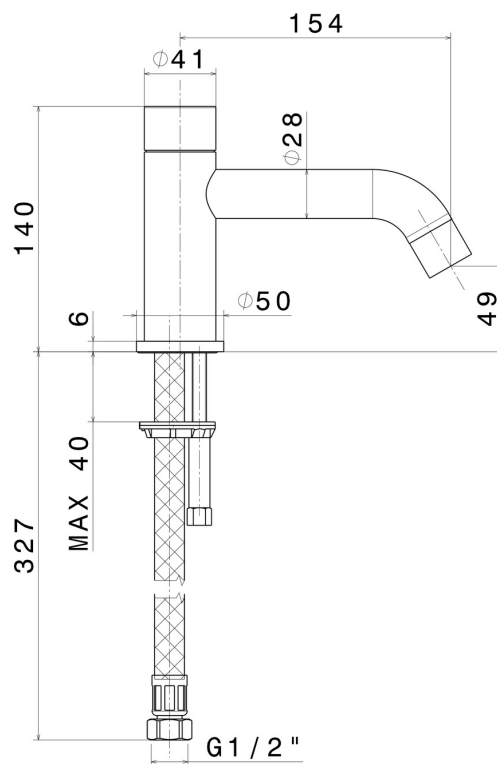

XT

4287.01.014

Deck-mounted spout - finish Matt White

FEATURES

Material	Brass
Installation	Deck-mounted
Hole type	Single hole

TECHNICAL DRAWING

XT

4287.01.014

Deck-mounted spout - finish Matt White

AVAILABLE FINISHES

01.014

Matt White

01.093

finish Matt Black

21.018

finish Chrome