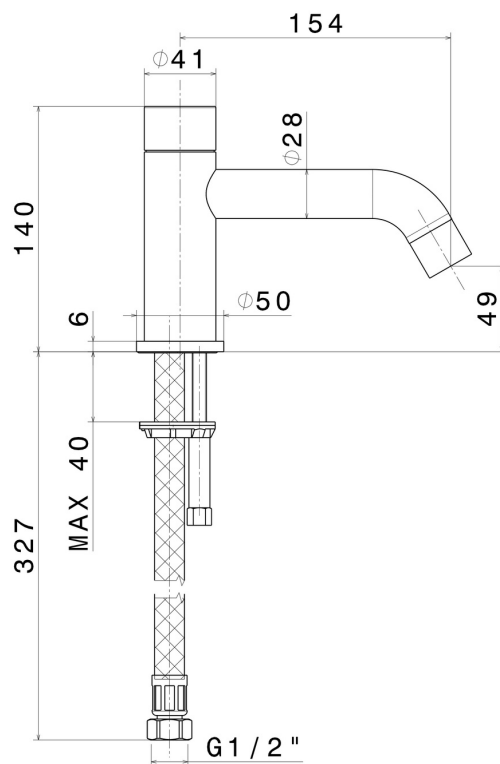

TECHNICAL DRAWING

AR Preview
try it in your home

More Details
on our [website](#)