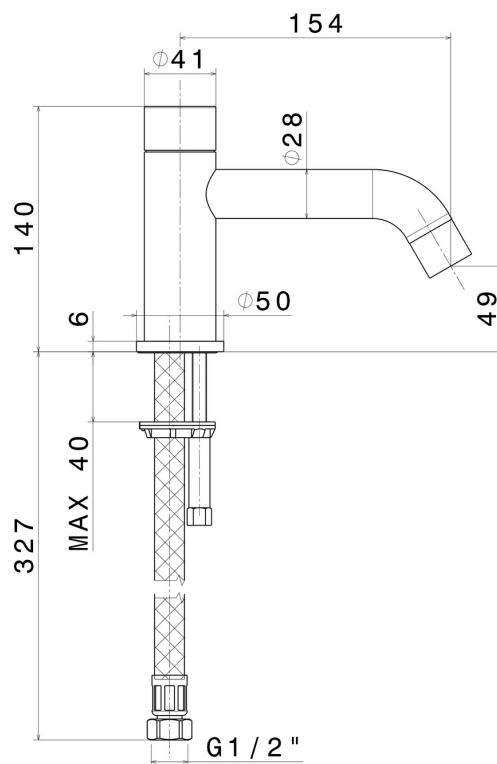

# XT

**4287.21.018**

Deck-mounted spout - finish Chrome

Chrome

## FEATURES

Material	<b>Brass</b>
Installation	<b>Deck-mounted</b>
Hole type	<b>Single hole</b>

## TECHNICAL DRAWING

**XT**

**4287.21.018**

Deck-mounted spout - finish Chrome