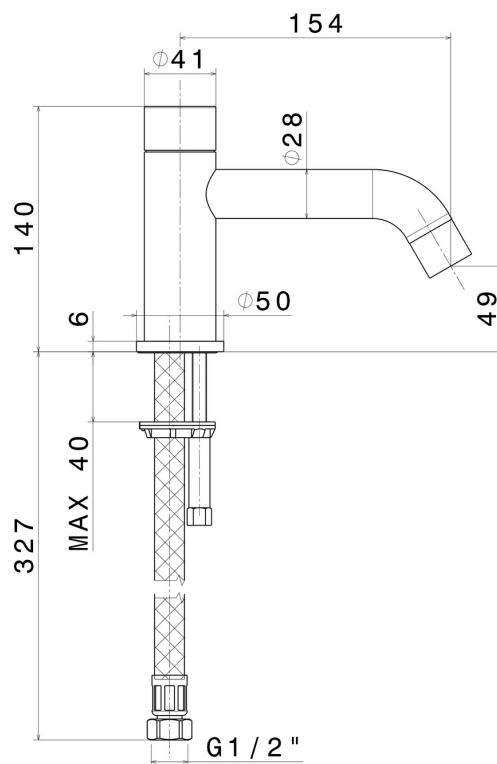

TECHNICAL DRAWING

AR Preview
try it in your home

More Details
on our [website](#)