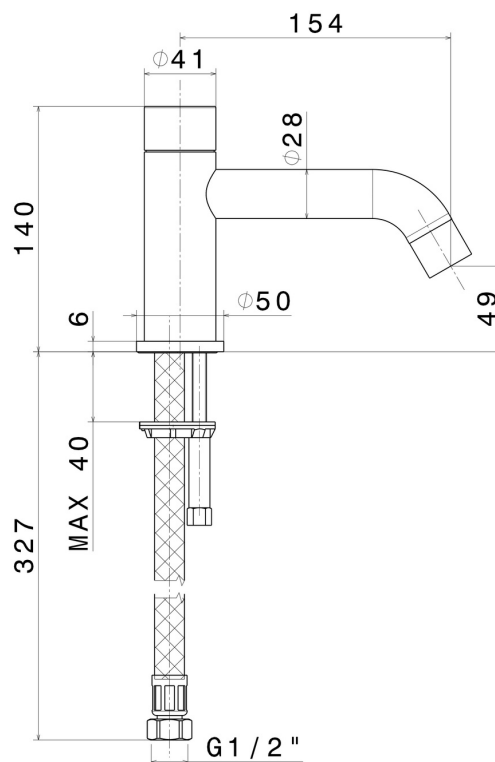

XT

4287.58.061

Deck-mounted spout - finish PVD Copper Bronze

PVD Copper Bronze

FEATURES

Material	Brass
Installation	Deck-mounted
Hole type	Single hole

TECHNICAL DRAWING

AR Preview
try it in your home

More Details
on our [website](#)

XT

4287.58.061

Deck-mounted spout - finish PVD Copper Bronze

AVAILABLE FINISHES

58.061

PVD Copper Bronze

01.014