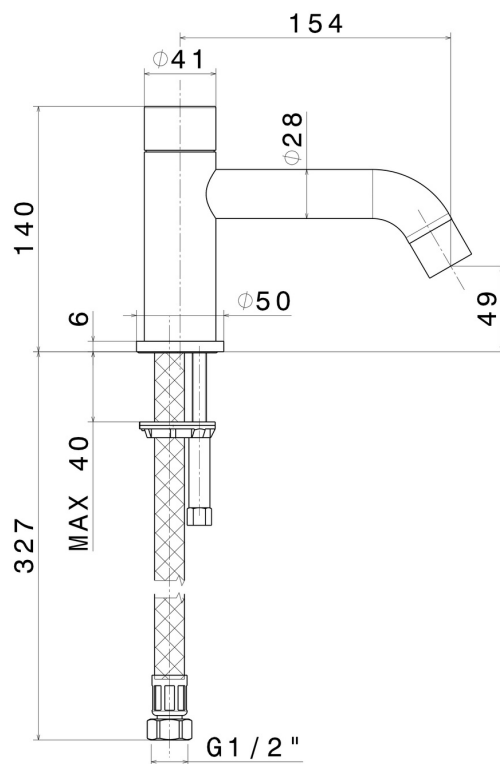

# XT

**4287.58.063**

Deck-mounted spout - finish PVD Gun Metal

PVD Gun Metal

## FEATURES

Material	<b>Brass</b>
Installation	<b>Deck-mounted</b>
Hole type	<b>Single hole</b>

## TECHNICAL DRAWING

**XT**

**4287.58.063**

Deck-mounted spout - finish PVD Gun Metal