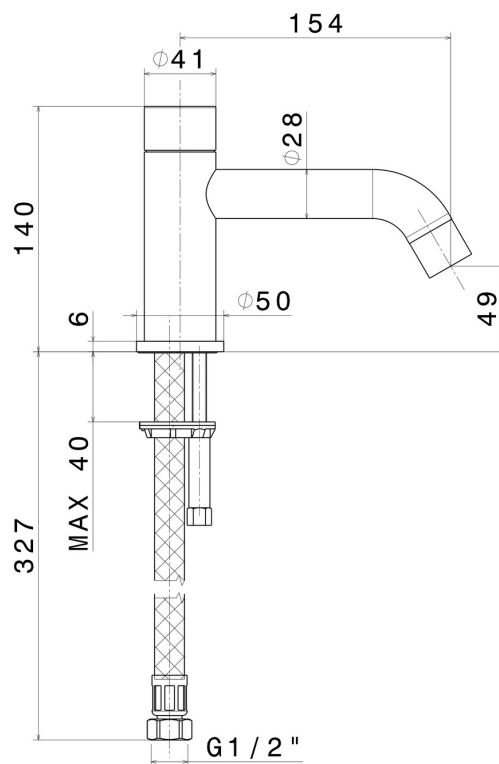

XT

4287.59.064

Deck-mounted spout - finish PVD Brushed Gun Metal

PVD Brushed Gun Metal

FEATURES

Material	Brass
Installation	Deck-mounted
Hole type	Single hole

TECHNICAL DRAWING

XT

4287.59.064

Deck-mounted spout - finish PVD Brushed Gun Metal

AVAILABLE FINISHES

59.064

PVD Brushed Gun Metal

01.014

finish Matt White

01.093