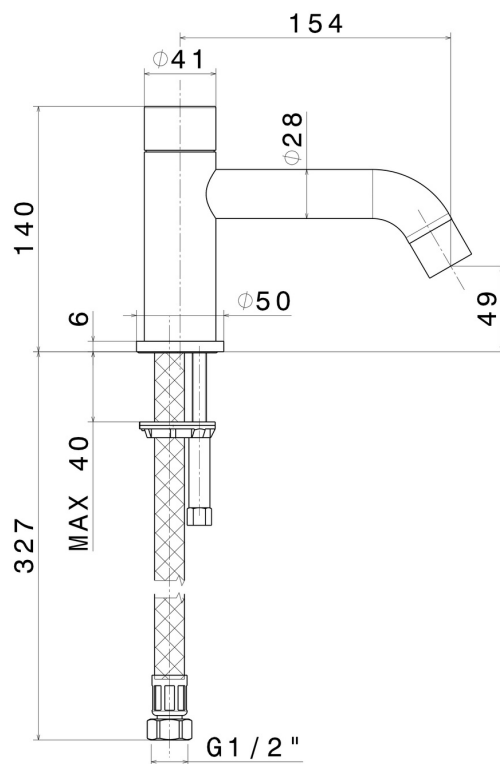

XT

4287.59.066

Deck-mounted spout - finish PVD Brushed steel

PVD Brushed steel

FEATURES

Material	Brass
Installation	Deck-mounted
Hole type	Single hole

TECHNICAL DRAWING

XT

4287.59.066

Deck-mounted spout - finish PVD Brushed steel

AVAILABLE FINISHES

59.066

PVD Brushed steel

01.014

finish Matt White

01.093