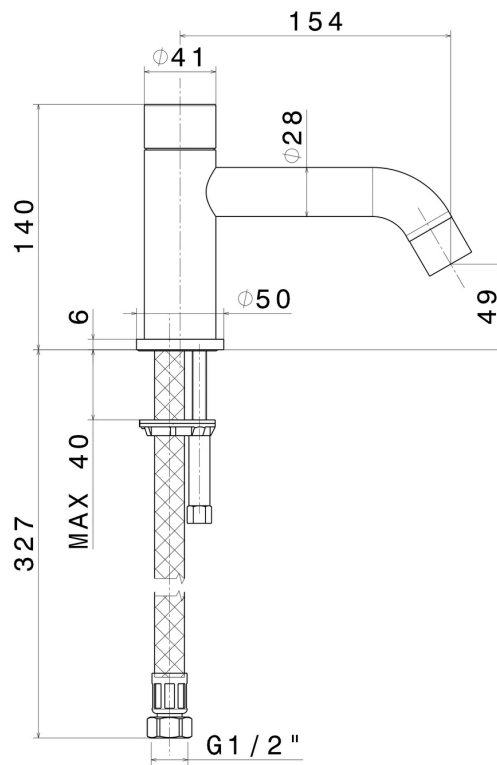

# XT

**4287.59.067**

Deck-mounted spout - finish PVD Brushed Copper Bronze

PVD Brushed Copper Bronze

## FEATURES

Material	<b>Brass</b>
Installation	<b>Deck-mounted</b>
Hole type	<b>Single hole</b>

## TECHNICAL DRAWING

**XT**

**4287.59.067**

Deck-mounted spout - finish PVD Brushed Copper Bronze

**AVAILABLE FINISHES**

---

**59.067**

PVD Brushed Copper Bronze