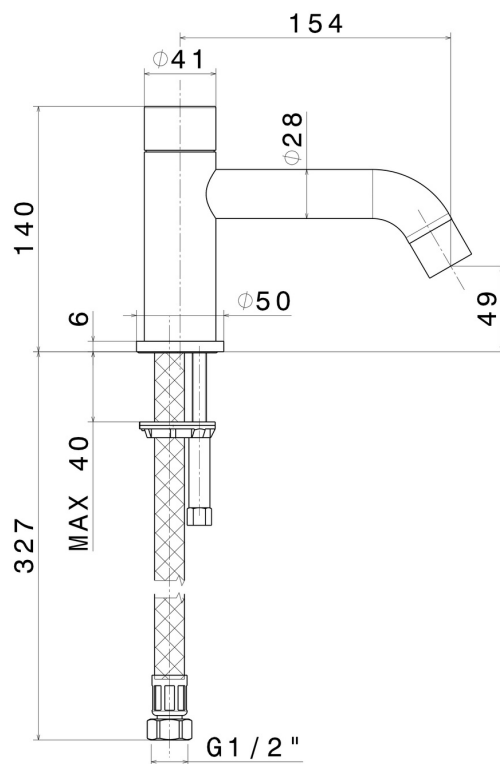

# XT

**4287.59.098**

Deck-mounted spout - finish PVD Brushed Pale Gold

PVD Brushed Pale Gold

## FEATURES

Material	<b>Brass</b>
Installation	<b>Deck-mounted</b>
Hole type	<b>Single hole</b>

## TECHNICAL DRAWING

**XT**

**4287.59.098**

Deck-mounted spout - finish PVD Brushed Pale Gold