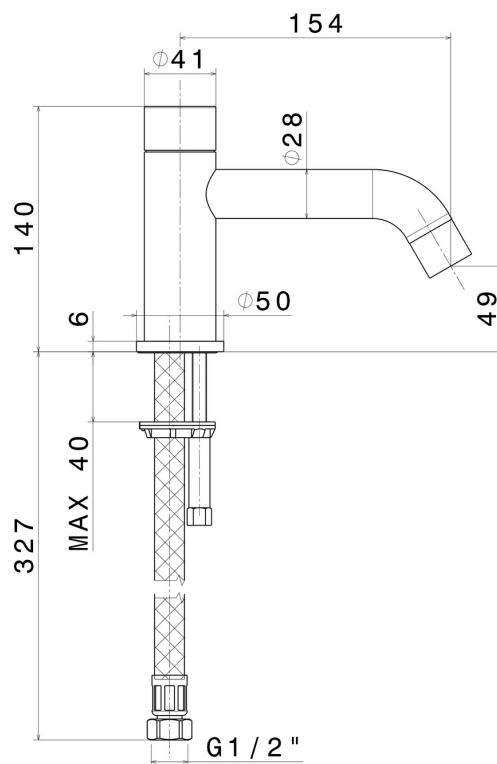

## 4287.M0.070

Deck-mounted spout - finish Titanium Satin

Titanium Satin

### FEATURES

Material	<b>Brass</b>
Installation	<b>Deck-mounted</b>
Hole type	<b>Single hole</b>

### TECHNICAL DRAWING

**XT**

**4287.M0.070**

Deck-mounted spout - finish Titanium Satin