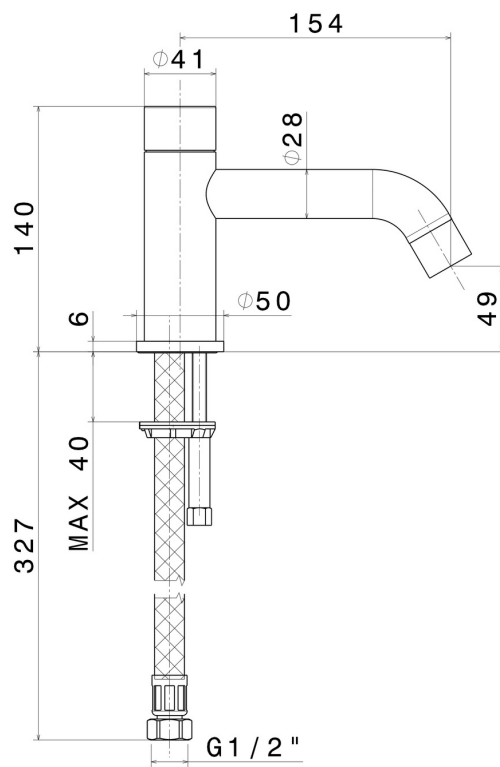

XT

4287.M0.071

Deck-mounted spout - finish Gold Satin

Gold Satin

FEATURES

Material	Brass
Installation	Deck-mounted
Hole type	Single hole

TECHNICAL DRAWING

XT

4287.M0.071

Deck-mounted spout - finish Gold Satin

AVAILABLE FINISHES

M0.071

Gold Satin

01.014

finish Matt White

01.093