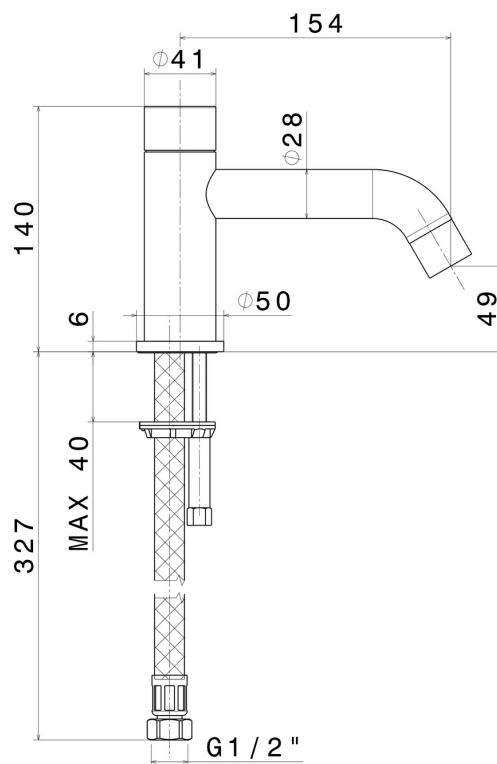

## 4287.M0.072

Deck-mounted spout - finish Copper Satin

Copper Satin

### FEATURES

Material	<b>Brass</b>
Installation	<b>Deck-mounted</b>
Hole type	<b>Single hole</b>

### TECHNICAL DRAWING

**XT**

**4287.M0.072**

Deck-mounted spout - finish Copper Satin