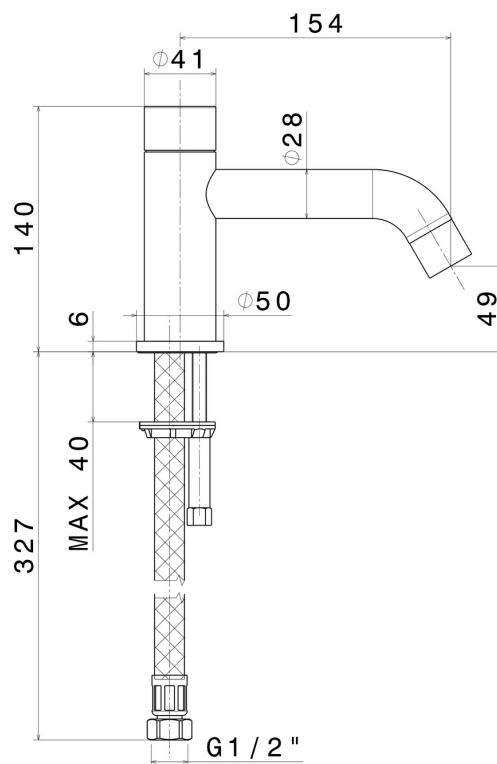

XT

4287.M0.075

Deck-mounted spout - finish Copper Glossy

Copper Glossy

FEATURES

Material	Brass
Installation	Deck-mounted
Hole type	Single hole

TECHNICAL DRAWING

XT

4287.M0.075

Deck-mounted spout - finish Copper Glossy

AVAILABLE FINISHES

M0.075

Copper Glossy

01.014

finish Matt White

01.093