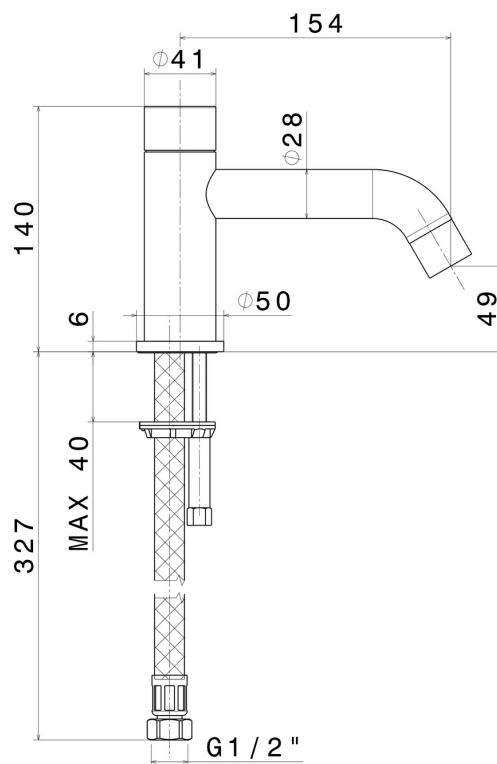

XT

4287.M0.077

Deck-mounted spout - finish Carbon Satin

Carbon Satin

FEATURES

Material	Brass
Installation	Deck-mounted
Hole type	Single hole

TECHNICAL DRAWING

XT

4287.M0.077

Deck-mounted spout - finish Carbon Satin

AVAILABLE FINISHES

M0.077

Carbon Satin

01.014

finish Matt White

01.093