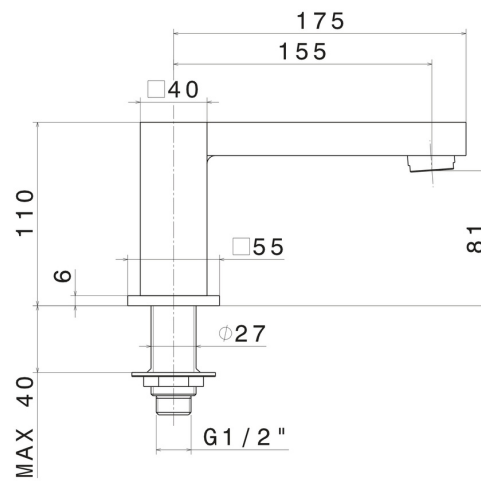

ERGO-Q

66483.01.093

Deck-mounted spout - finish Matt Black

FEATURES

Material	Brass
Installation	Deck-mounted
Hole type	Single hole

TECHNICAL DRAWING

AR Preview
try it in your home

More Details
on our [website](#)

ERGO-Q

66483.01.093

Deck-mounted spout - finish Matt Black

AVAILABLE FINISHES

01.093

Matt Black

21.018

finish Chrome