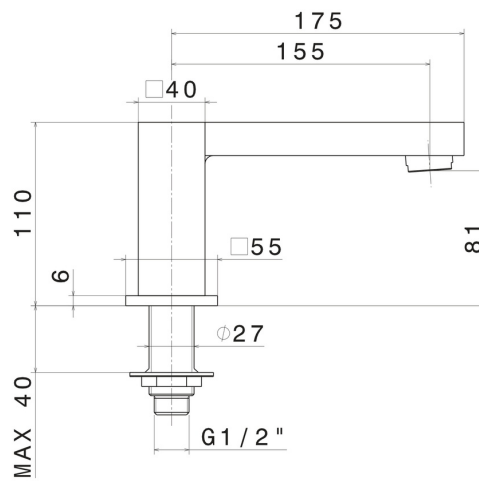

ERGO-Q

66483.21.018

Deck-mounted spout - finish Chrome

Chrome

FEATURES

Material	Brass
Installation	Deck-mounted
Hole type	Single hole

TECHNICAL DRAWING

ERGO-Q

66483.21.018

Deck-mounted spout - finish Chrome

AVAILABLE FINISHES

21.018

Chrome

01.093

finish Matt Black