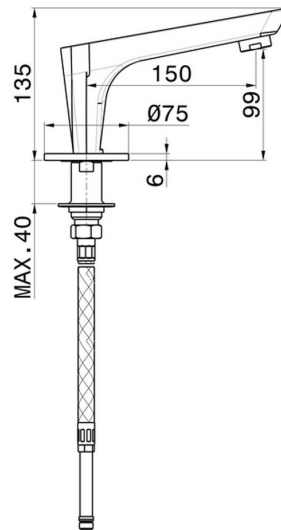

O'RAMA

68491.01.093

Deck-mounted spout - finish Matt Black

FEATURES

Material **Brass**
Installation **Deck-mounted**

TECHNICAL DRAWING

AR Preview
try it in your home

More Details
on our [website](#)

O'RAMA

68491.01.093

Deck-mounted spout - finish Matt Black

AVAILABLE FINISHES

01.093

Matt Black

21.018

finish Chrome