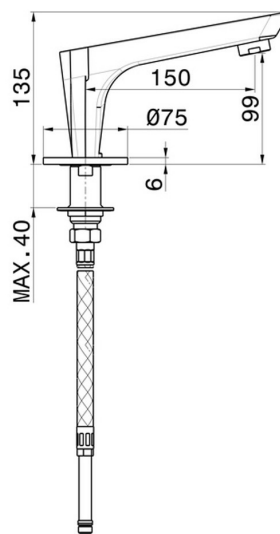

O'RAMA

68491.21.018

Deck-mounted spout - finish Chrome

FEATURES

Material **Brass**
Installation **Deck-mounted**

TECHNICAL DRAWING

O'RAMA

68491.21.018

Deck-mounted spout - finish Chrome

AVAILABLE FINISHES

21.018

Chrome

01.093

finish Matt Black

61.020

finish PVD Glossy Gold