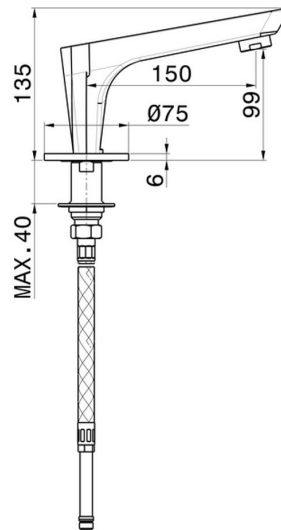

O'RAMA

68491.61.020

Deck-mounted spout - finish PVD Glossy Gold

PVD Glossy Gold

FEATURES

Material	Brass
Installation	Deck-mounted

TECHNICAL DRAWING

AR Preview
try it in your home

More Details
on our [website](#)

O'RAMA

68491.61.020

Deck-mounted spout - finish PVD Glossy Gold

AVAILABLE FINISHES

61.020

PVD Glossy Gold

01.093