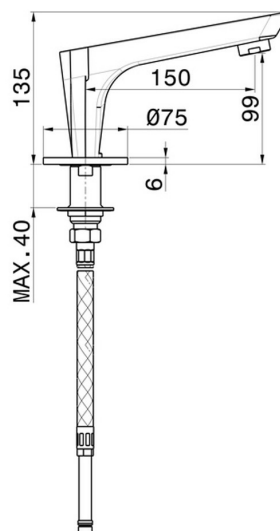

O'RAMA

68491.M0.070

Deck-mounted spout - finish Titanium Satin

Titanium Satin

FEATURES

Material

Brass

Installation

Deck-mounted

TECHNICAL DRAWING

O'RAMA

68491.M0.070

Deck-mounted spout - finish Titanium Satin

AVAILABLE FINISHES

M0.070

Titanium Satin