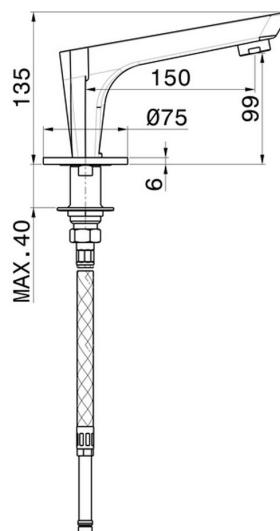

O'RAMA

68491.M0.071

Deck-mounted spout - finish Gold Satin

FEATURES

Material

Brass

Installation

Deck-mounted

TECHNICAL DRAWING

O'RAMA

68491.M0.071

Deck-mounted spout - finish Gold Satin

AVAILABLE FINISHES

M0.071

Gold Satin

01.093