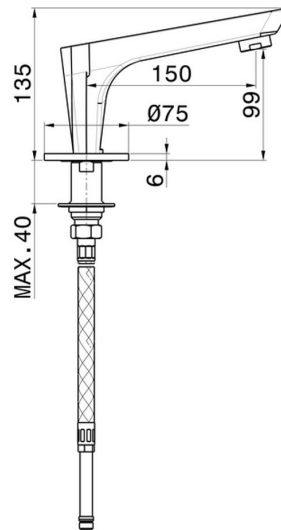

## 68491.M0.072

Deck-mounted spout - finish Copper Satin

Copper Satin

### FEATURES

---

Material	<b>Brass</b>
Installation	<b>Deck-mounted</b>

### TECHNICAL DRAWING

---

**O'RAMA**

**68491.M0.072**

Deck-mounted spout - finish Copper Satin

**AVAILABLE FINISHES**

---

**M0.072**