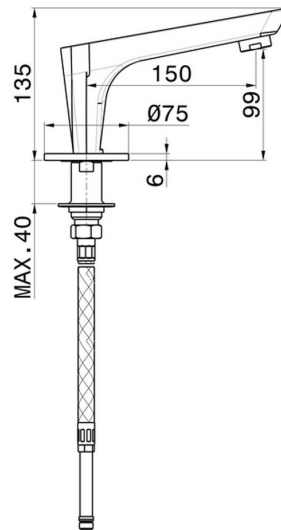

O'RAMA

68491.M0.075

Deck-mounted spout - finish Copper Glossy

FEATURES

Material **Brass**
Installation **Deck-mounted**

TECHNICAL DRAWING

AR Preview
try it in your home

More Details
on our [website](#)

O'RAMA

68491.M0.075

Deck-mounted spout - finish Copper Glossy

AVAILABLE FINISHES

M0.075

Copper Glossy

01.093

finish Matt Black