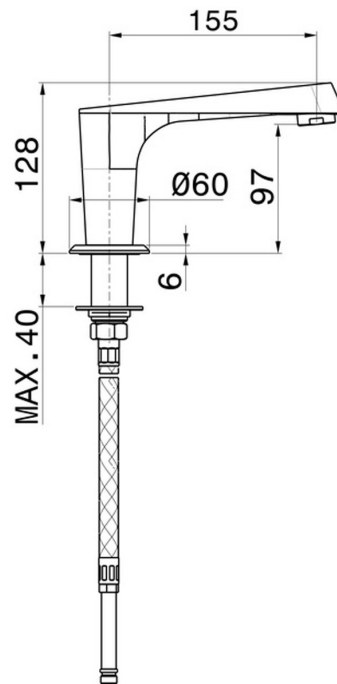

NIO

68991.01.093

Deck-mounted spout - finish Matt Black

Matt Black

FEATURES

Material

Brass

Installation

Deck-mounted

TECHNICAL DRAWING

NIO

68991.01.093

Deck-mounted spout - finish Matt Black

AVAILABLE FINISHES

01.093

Matt Black