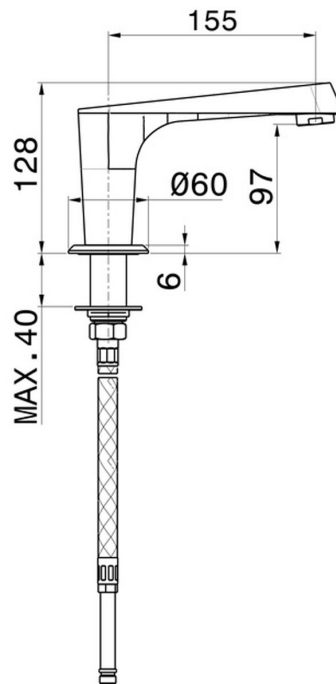

NIO

68991.21.018

Deck-mounted spout - finish Chrome

Chrome

FEATURES

Material

Brass

Installation

Deck-mounted

TECHNICAL DRAWING

NIO

68991.21.018

Deck-mounted spout - finish Chrome

AVAILABLE FINISHES

21.018

Chrome