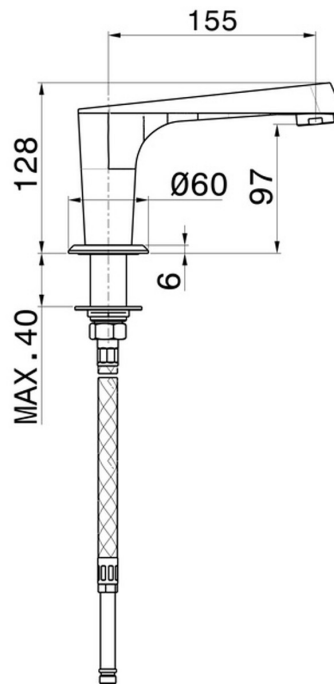

# NIO

**68991.59.066**

Deck-mounted spout - finish PVD Brushed steel

## FEATURES

|              |                     |
|--------------|---------------------|
| Material     | <b>Brass</b>        |
| Installation | <b>Deck-mounted</b> |

## TECHNICAL DRAWING

 **AR Preview**  
try it in your home

**More Details**  
on our [website](#)

**NIO**

**68991.59.066**

Deck-mounted spout - finish PVD Brushed steel

**AVAILABLE FINISHES**

---