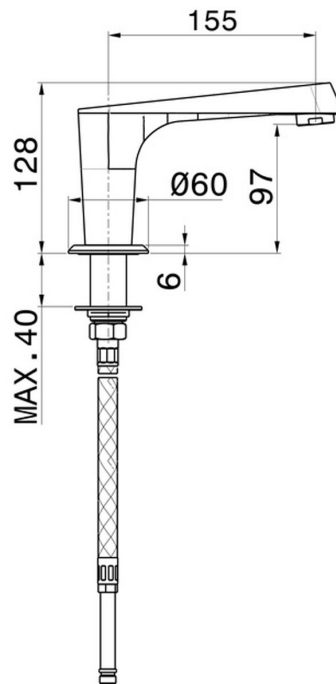

NIO

68991.59.097

Deck-mounted spout - finish PVD Brushed Gold

PVD Brushed Gold

FEATURES

Material

Brass

Installation

Deck-mounted

TECHNICAL DRAWING

NIO

68991.59.097

Deck-mounted spout - finish PVD Brushed Gold

AVAILABLE FINISHES

59.097

PVD Brushed Gold