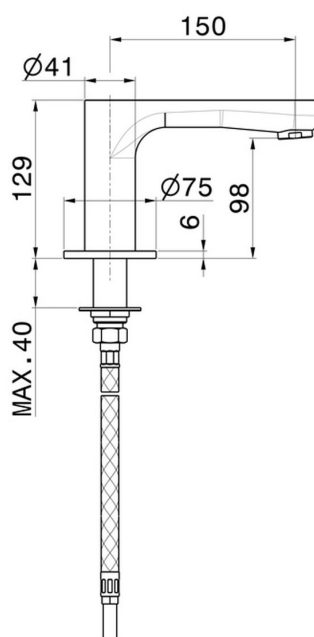

LINFA II

69491.01.014

Deck-mounted spout - finish Matt White

FEATURES

Material	Brass
Installation	Deck-mounted
Hole type	Single hole

TECHNICAL DRAWING

LINFA II

69491.01.014

Deck-mounted spout - finish Matt White

AVAILABLE FINISHES

01.014

Matt White

01.093

finish Matt Black

21.018

finish Chrome