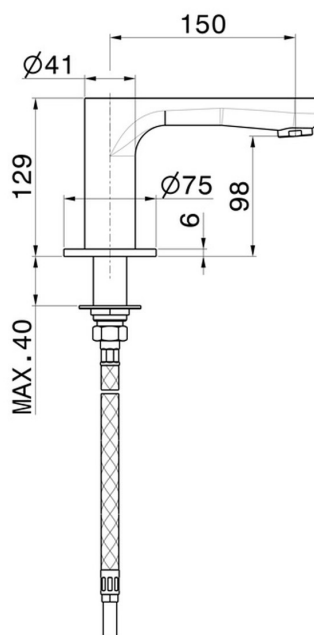

TECHNICAL DRAWING