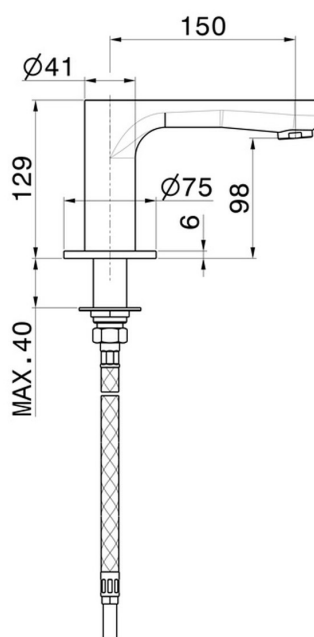

LINFA II

69491.21.018

Deck-mounted spout - finish Chrome

Chrome

FEATURES

Material	Brass
Installation	Deck-mounted
Hole type	Single hole

TECHNICAL DRAWING

LINFA II

69491.21.018

Deck-mounted spout - finish Chrome

AVAILABLE FINISHES

21.018

Chrome

01.014

finish Matt White

01.093