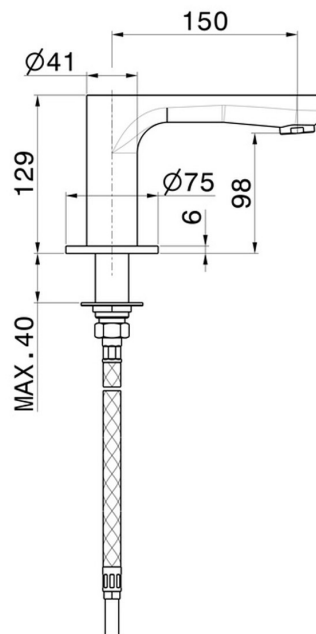

LINFA II

69491.M0.070

Deck-mounted spout - finish Titanium Satin

Titanium Satin

FEATURES

Material	Brass
Installation	Deck-mounted
Hole type	Single hole

TECHNICAL DRAWING

LINFA II

69491.M0.070

Deck-mounted spout - finish Titanium Satin

AVAILABLE FINISHES

 **M0.070**
Titanium Satin

 **01.014**
finish Matt White

 **01.093**
finish Matt Black

 **21.018**
finish Chrome

 **M0.071**
finish Gold Satin