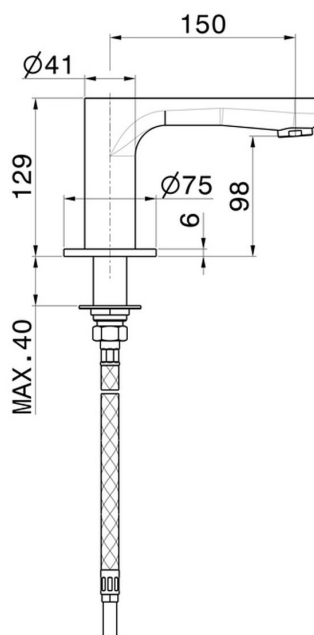

LINFA II

69491.M0.071

Deck-mounted spout - finish Gold Satin

FEATURES

Material	Brass
Installation	Deck-mounted
Hole type	Single hole

TECHNICAL DRAWING

LINFA II

69491.M0.071