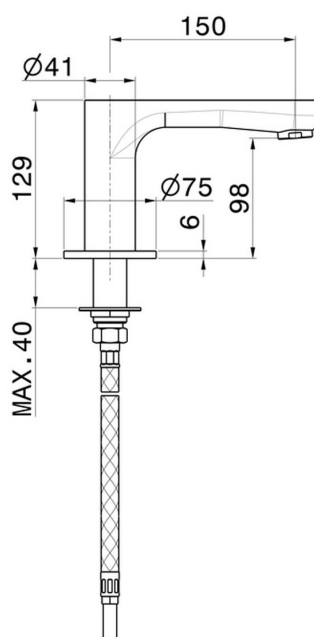

LINFA II

69491.M0.072

Deck-mounted spout - finish Copper Satin

FEATURES

Material	Brass
Installation	Deck-mounted
Hole type	Single hole

TECHNICAL DRAWING

LINFA II

69491.M0.072

Deck-mounted spout - finish Copper Satin

AVAILABLE FINISHES

 **M0.072**
Copper Satin

 **01.014**
finish Matt White

 **01.093**
finish Matt Black

 **21.018**
finish Chrome

 **M0.070**
finish Titanium Satin

 **M0.071**
finish Gold Satin

 **M0.075**
finish Copper Glossy