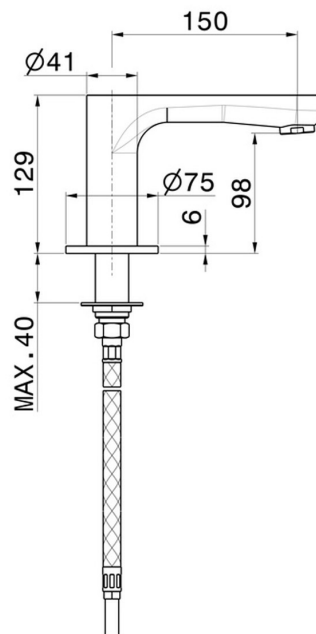

LINFA II

69491.M0.075

Deck-mounted spout - finish Copper Glossy

FEATURES

Material	Brass
Installation	Deck-mounted
Hole type	Single hole

TECHNICAL DRAWING

AR Preview
try it in your home

More Details
on our [website](#)

LINFA II

69491.M0.075

Deck-mounted spout - finish Copper Glossy

AVAILABLE FINISHES

M0.075

Copper Glossy

01.014

finish Matt White