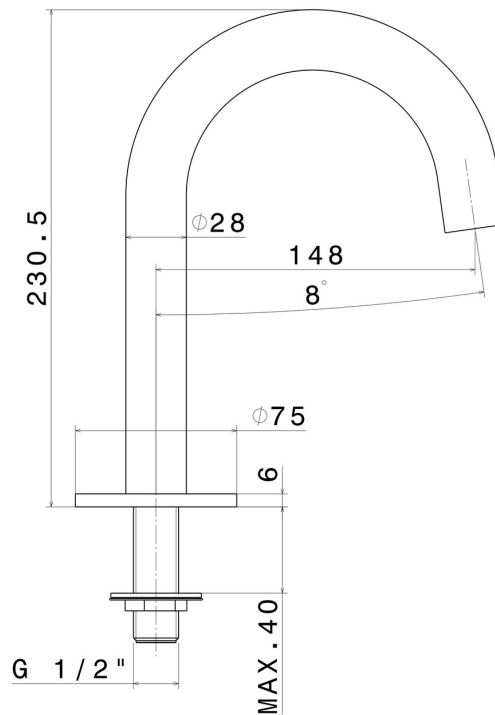

X-STEEL 316

69691X.50.050

Deck-mounted spout - finish Stainless Steel

Stainless Steel

FEATURES

Material	Stainless Steel
Installation	Deck-mounted
Hole type	Single hole

TECHNICAL DRAWING

AR Preview
try it in your home

More Details
on our [website](#)

X-STEEL 316

69691X.50.050

Deck-mounted spout - finish Stainless Steel

AVAILABLE FINISHES

50.050

Stainless Steel

59.064