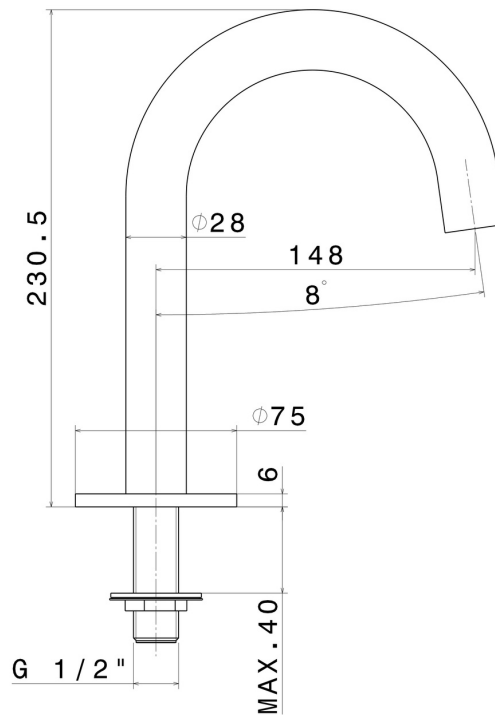

# X-STEEL 316

69691X.59.064

Deck-mounted spout - finish PVD Brushed Gun Metal

PVD Brushed Gun Metal

## FEATURES

Material	<b>Stainless Steel</b>
Installation	<b>Deck-mounted</b>
Hole type	<b>Single hole</b>

## TECHNICAL DRAWING

**X-STEEL 316**

**69691X.59.064**

Deck-mounted spout - finish PVD Brushed Gun Metal

**AVAILABLE FINISHES**

---

**59.064**

PVD Brushed Gun Metal