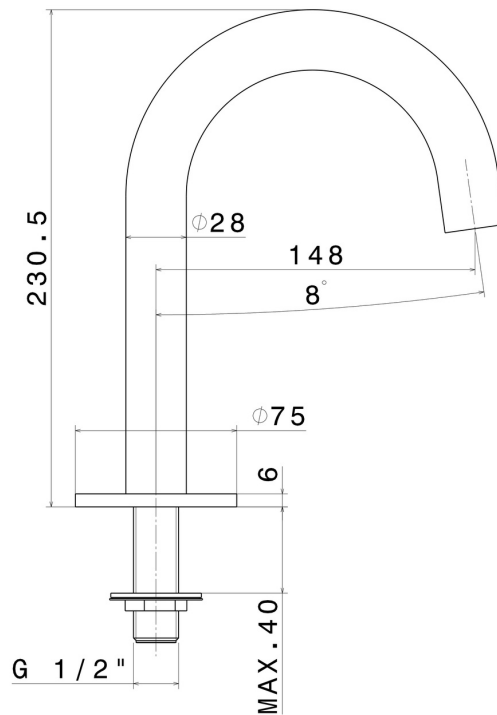

# X-STEEL 316

69691X.59.067

Deck-mounted spout - finish PVD Brushed Copper Bronze

PVD Brushed Copper Bronze

## FEATURES

Material	<b>Stainless Steel</b>
Installation	<b>Deck-mounted</b>
Hole type	<b>Single hole</b>

## TECHNICAL DRAWING

**X-STEEL 316**

**69691X.59.067**

Deck-mounted spout - finish PVD Brushed Copper Bronze

**AVAILABLE FINISHES**

---

**59.067**

PVD Brushed Copper Bronze